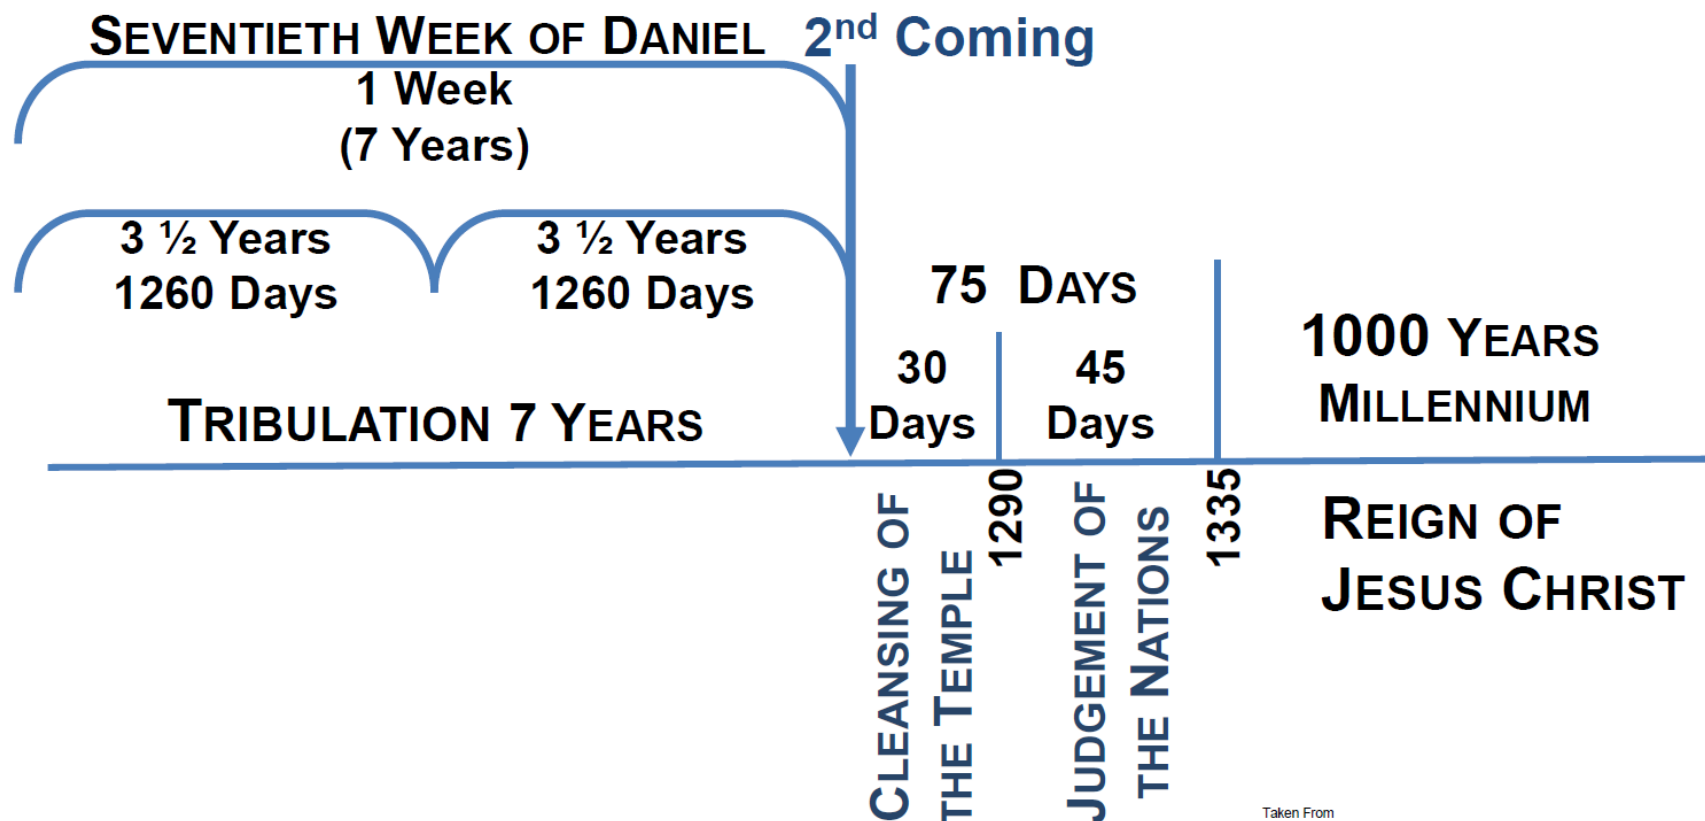

Biblical Time Line – The 75-Day Interval

Taken From
CHARTING THE END TIMES by Tim LaHaye and Thomas Ice. Copyright 2001